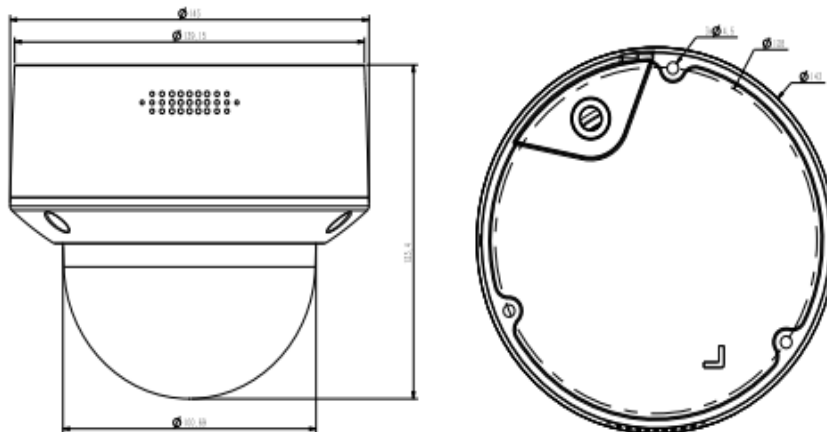

Tiandy

AVAILABLE MODEL

TC-C32MS Spec: I3/A/E/Y/M/C/H/2.7-13.5mm/V4.0

DIMENSIONS