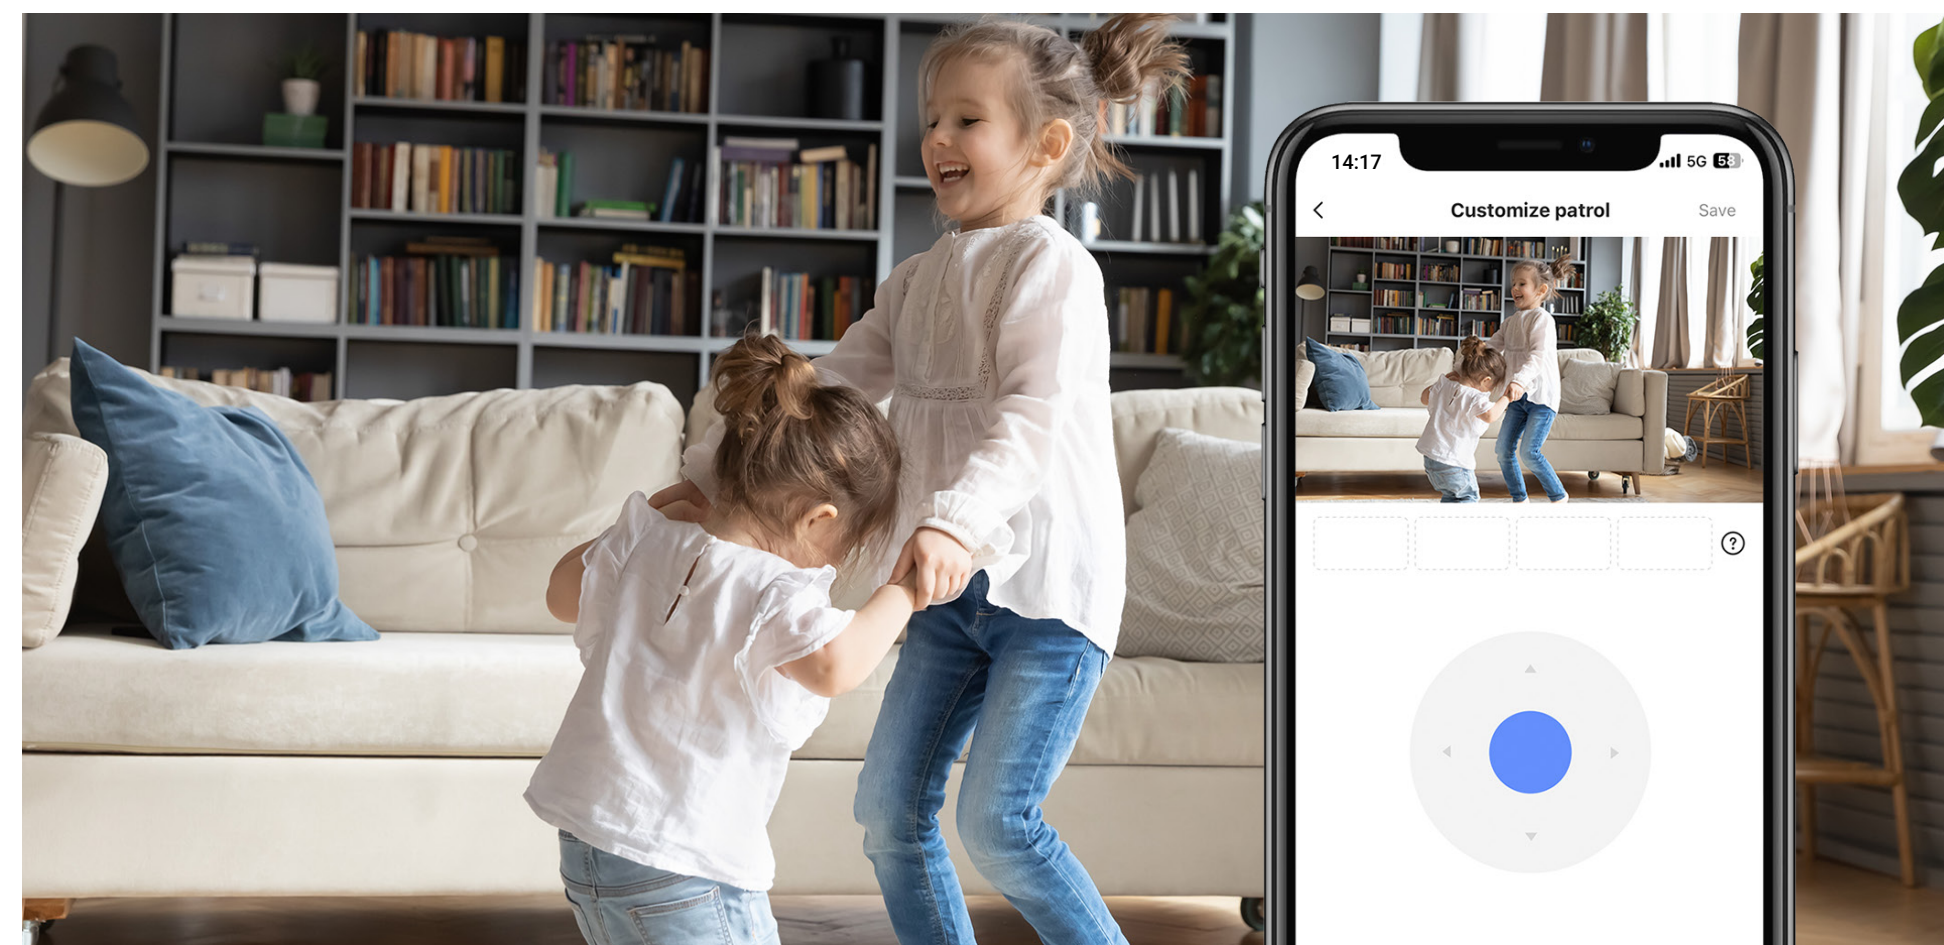

Two-Way Calling with Touch Button

Supports MicroSD Card (Up to 512 GB) & EZVIZ CloudPlay Storage¹

Elevating visual protection in every angle

The C6N Pro unveils a panoramic vision over your indoor domain. It can deftly rotate to capture every detail in your room, such as the position of your kids or your flurry pets, protecting your home from day to night.

Overall Patrol

Pan horizontally

Customize Patrol

Follow the order of pre-set points (Up to 4 points)

Get the notifications that matter

A lot of activities go on inside your home. Don't want to get alerted repeatedly when your curtains flutter in the wind? The C6N Pro is smart enough to identify human activities in particular. You can choose to get alerted only when somebody is detected on camera.

Auto-tracking keeps you informed

Powered by advanced human motion detection, the C6N Pro swiftly locks onto people's movements, rotating to track their ongoing activities. Be it your parents' steps or your toddlers' playful moves, this camera ensures no lively scene goes unnoticed.

Connect to your loved ones

Stay connected with your families is of great significance. This camera keeps you informed when your baby cries. What's more, a simple tap on the camera is all it takes when your elderly parents need to reach out to you, which is the simplest way to start a video call.