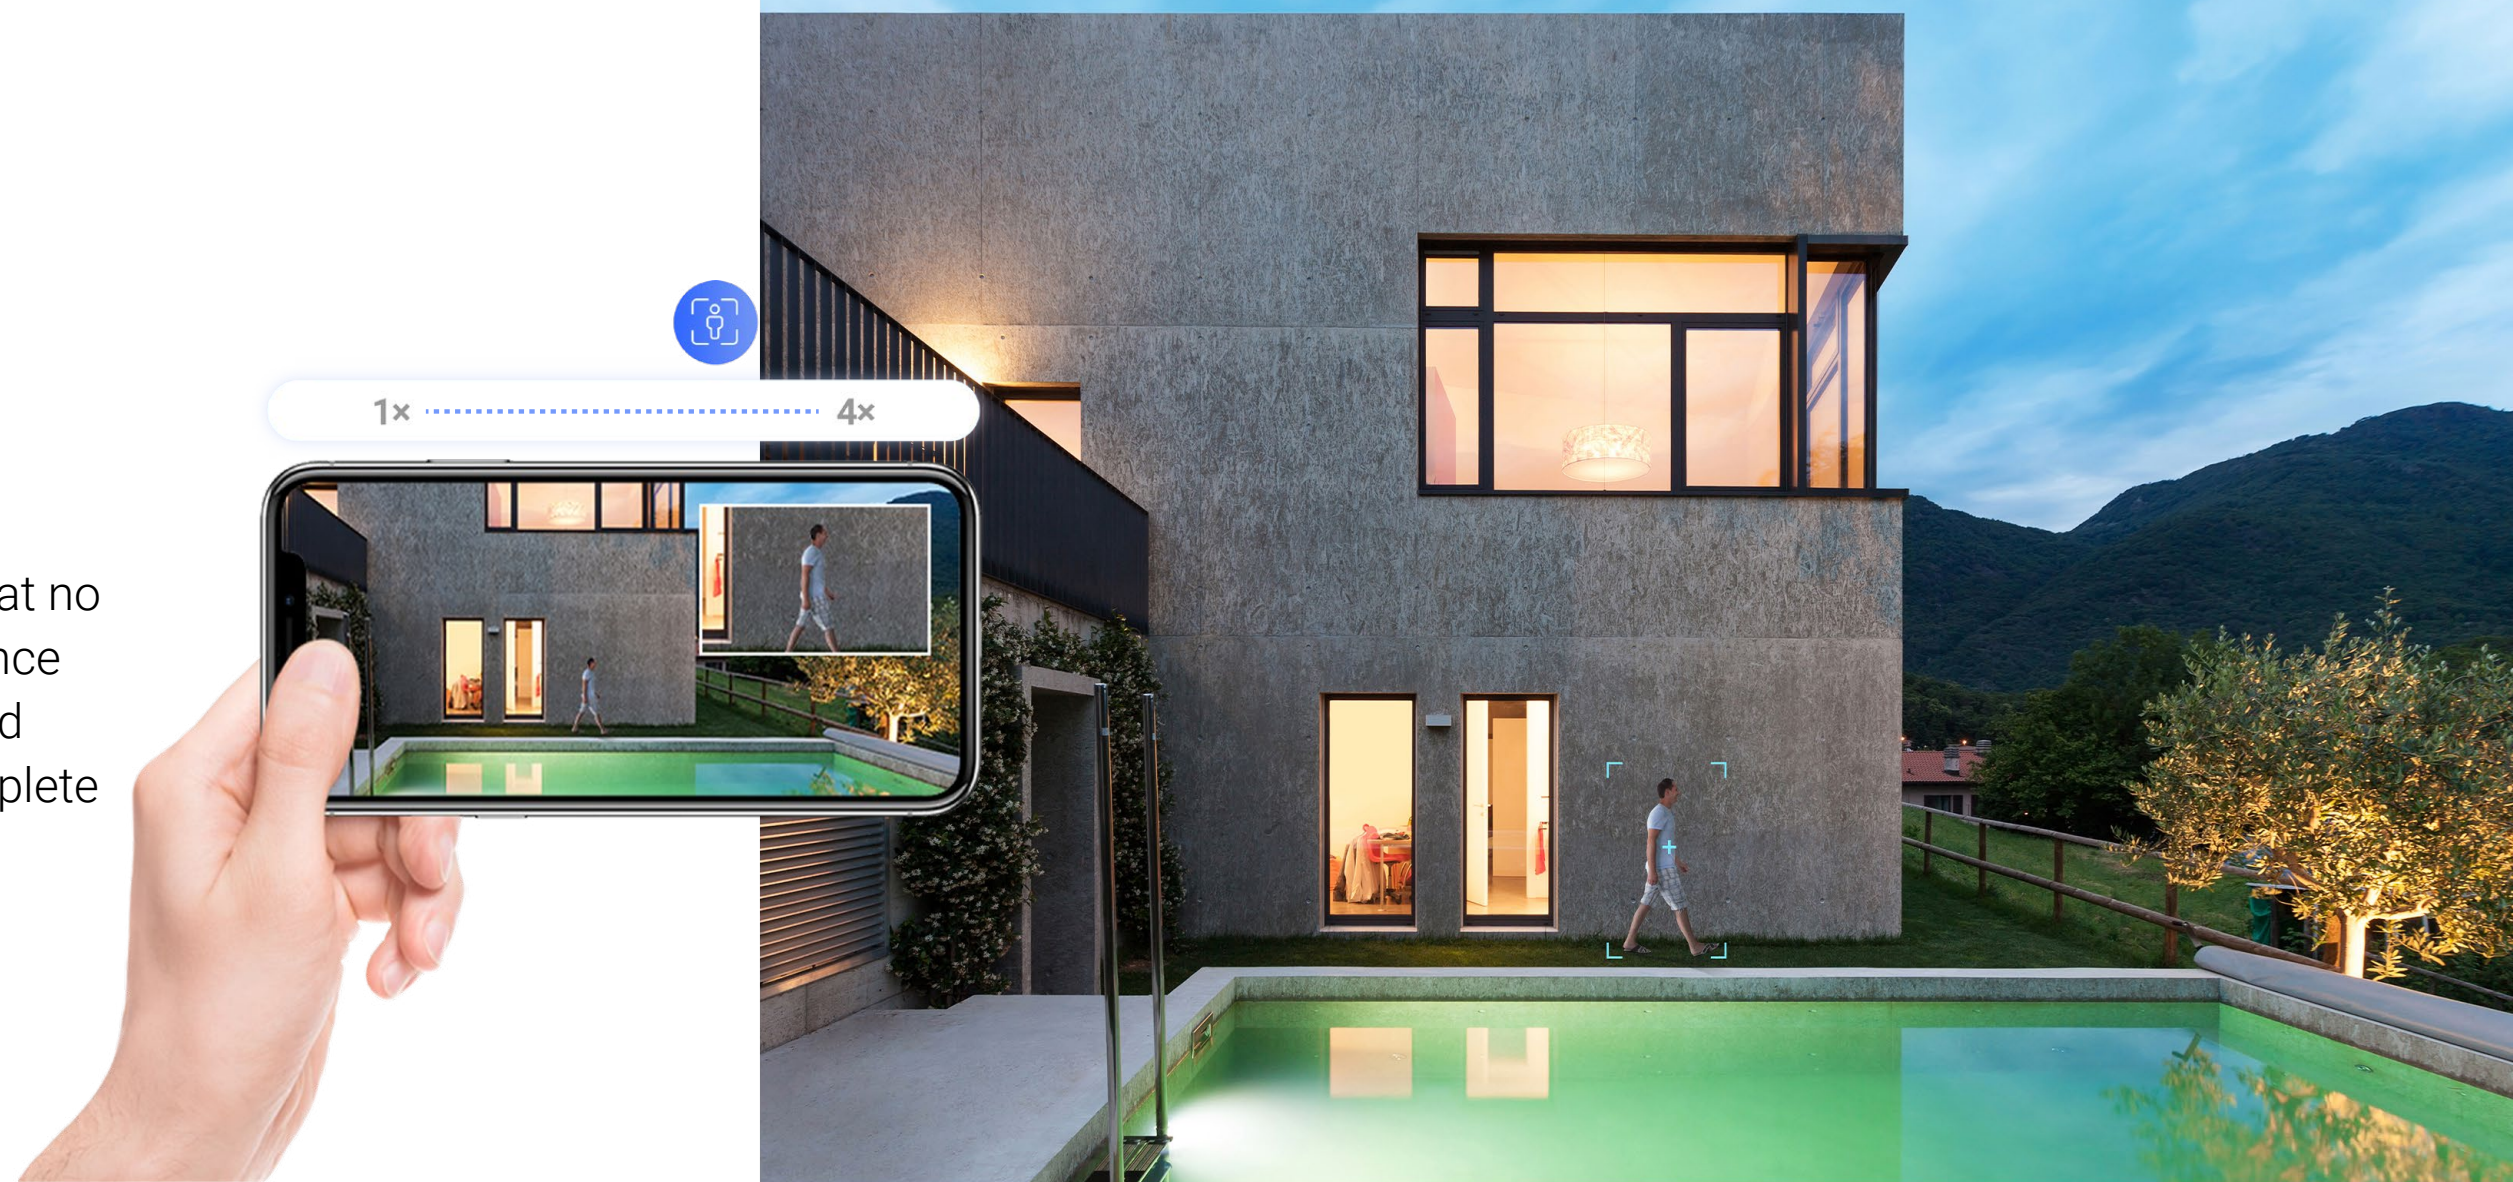

## Follow and focus with a zoom, all automatically

With its smart tracking ability, the H8x 2K+ ensures that no event easily disappears from a static camera view. Once identifying human actions, it automatically rotates and zooms in to capture the unfolding activity with a complete video recording.

# Patrol automatically for areas that matter

The H8x 2K+ monitors your property vigilantly with its unique patrol mode. It pans and tilts precisely to your pre-set viewpoints, automating the whole security check routines for greater peace of mind.