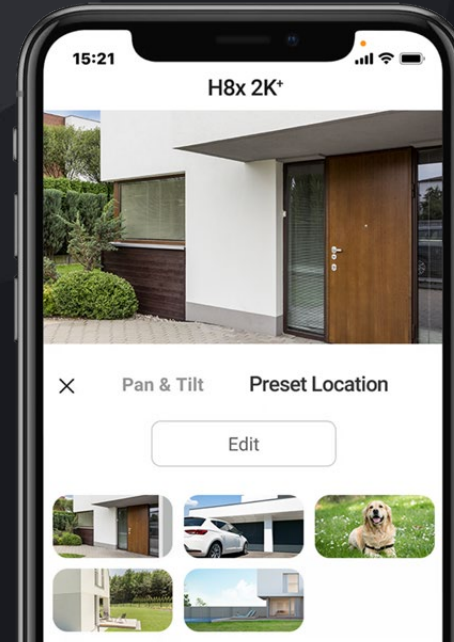

# Patrol automatically for areas that matter

The H8x 2K+ monitors your property vigilantly with its unique patrol mode. It pans and tilts precisely to your pre-set viewpoints, automating the whole security check routines for greater peace of mind.

Patrol horizontally

Follow pre-set 4 points

Front Door

Backyard

Garage

## One click return to the preset location

You can use the EZVIZ App to set up 12 most frequently used vision spots, so that the H8x 2K+ adeptly navigates back to your preferred viewing angle with just one click.