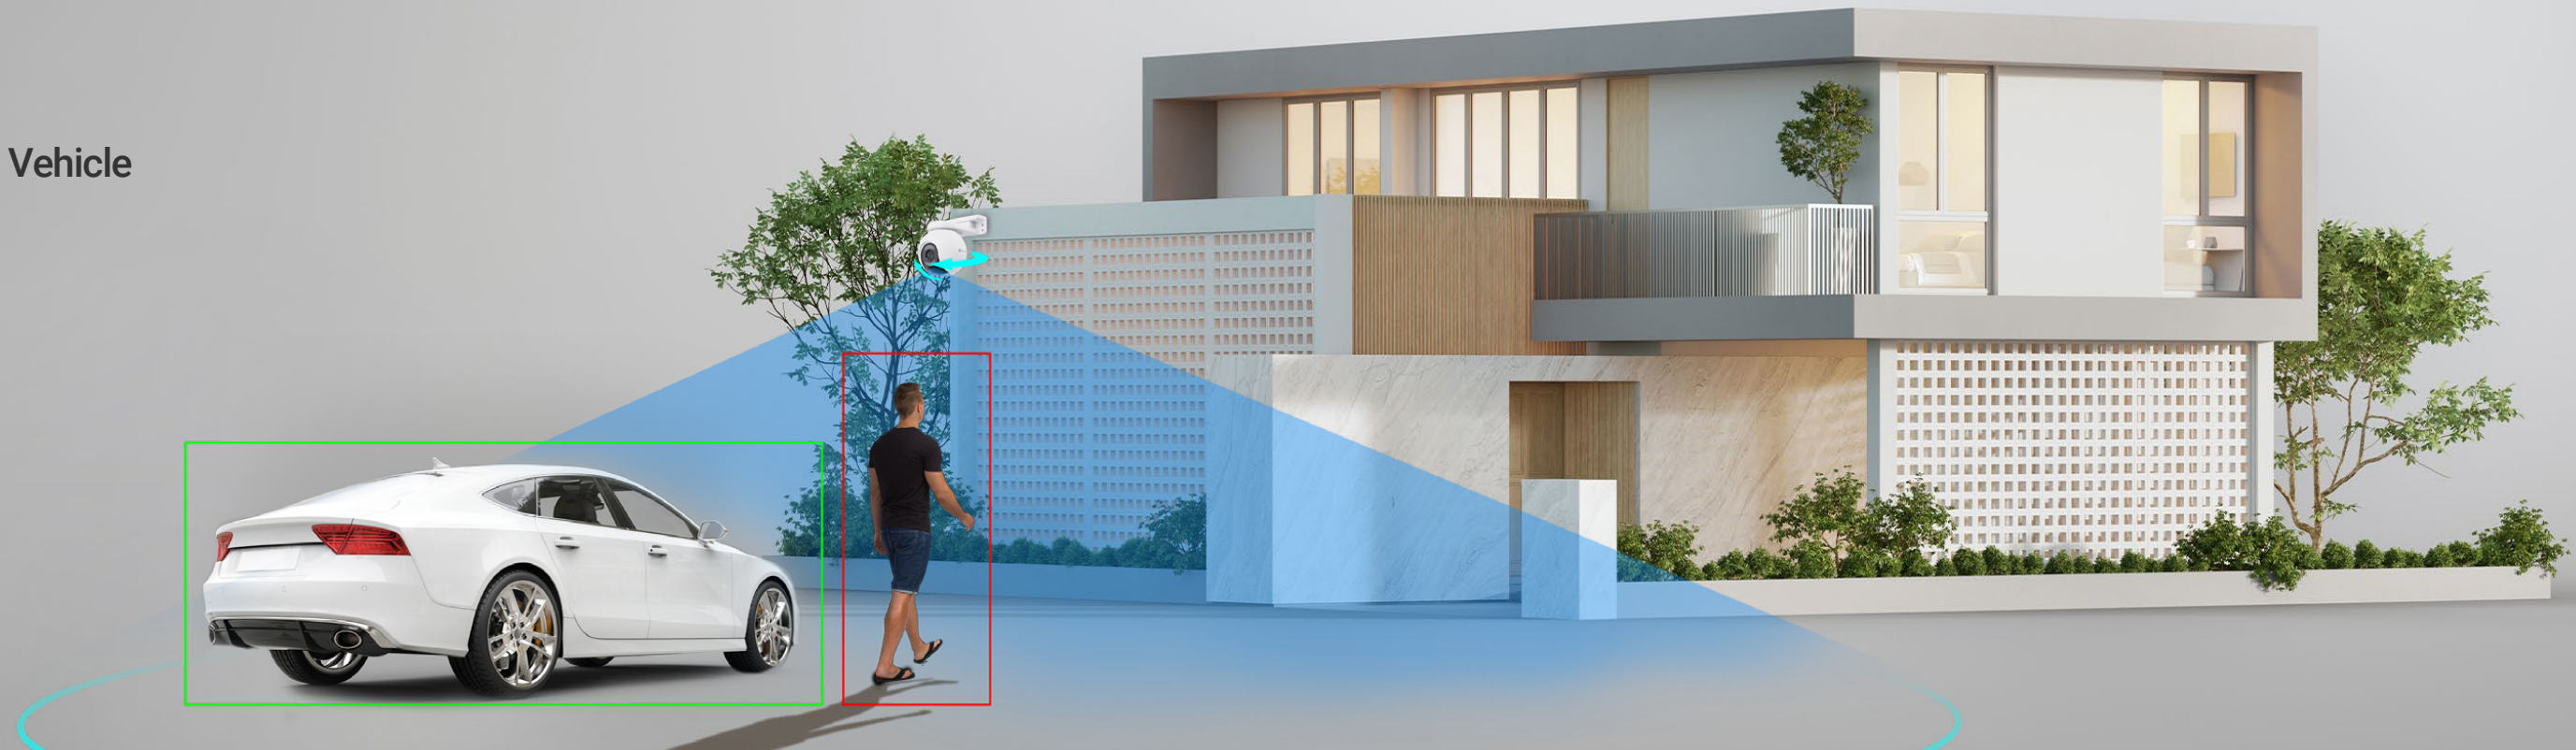

## Follow and focus with a zoom, all automatically

With its smart tracking ability, the H8x 2K+ ensures that no event easily disappears from a static camera view. Once identifying human actions, it automatically rotates and zooms in to capture the unfolding activity with a complete video recording.