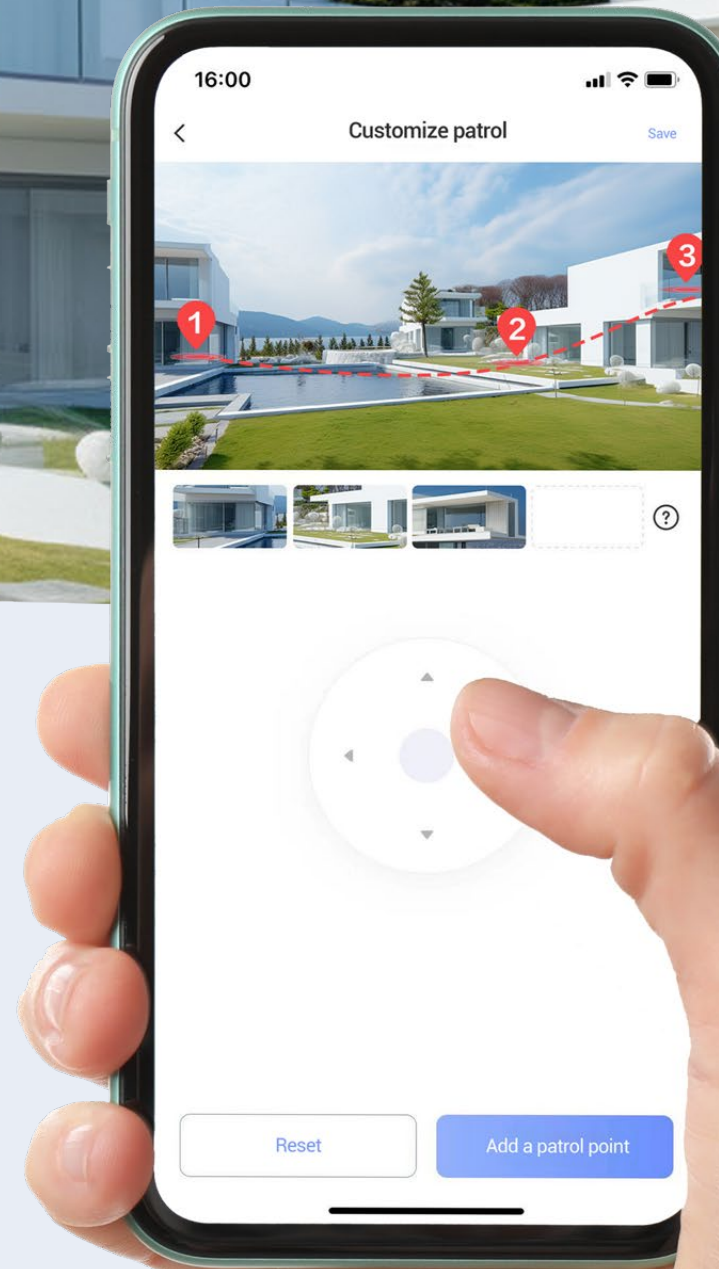

## Follow and focus with a zoom, all automatically

With its smart tracking ability, the H8x 2K+ ensures that no event easily disappears from a static camera view. Once identifying human actions, it automatically rotates and zooms in to capture the unfolding activity with a complete video recording.

# Patrol automatically for areas that matter

The H8x 2K+ monitors your property vigilantly with its unique patrol mode. It pans and tilts precisely to your pre-set viewpoints, automating the whole security check routines for greater peace of mind.

Patrol horizontally

Follow pre-set 4 points

Front Door

Backyard

Garage

## One click return to the preset location

You can use the EZVIZ App to set up 12 most frequently used vision spots, so that the H8x 2K+ adeptly navigates back to your preferred viewing angle with just one click.